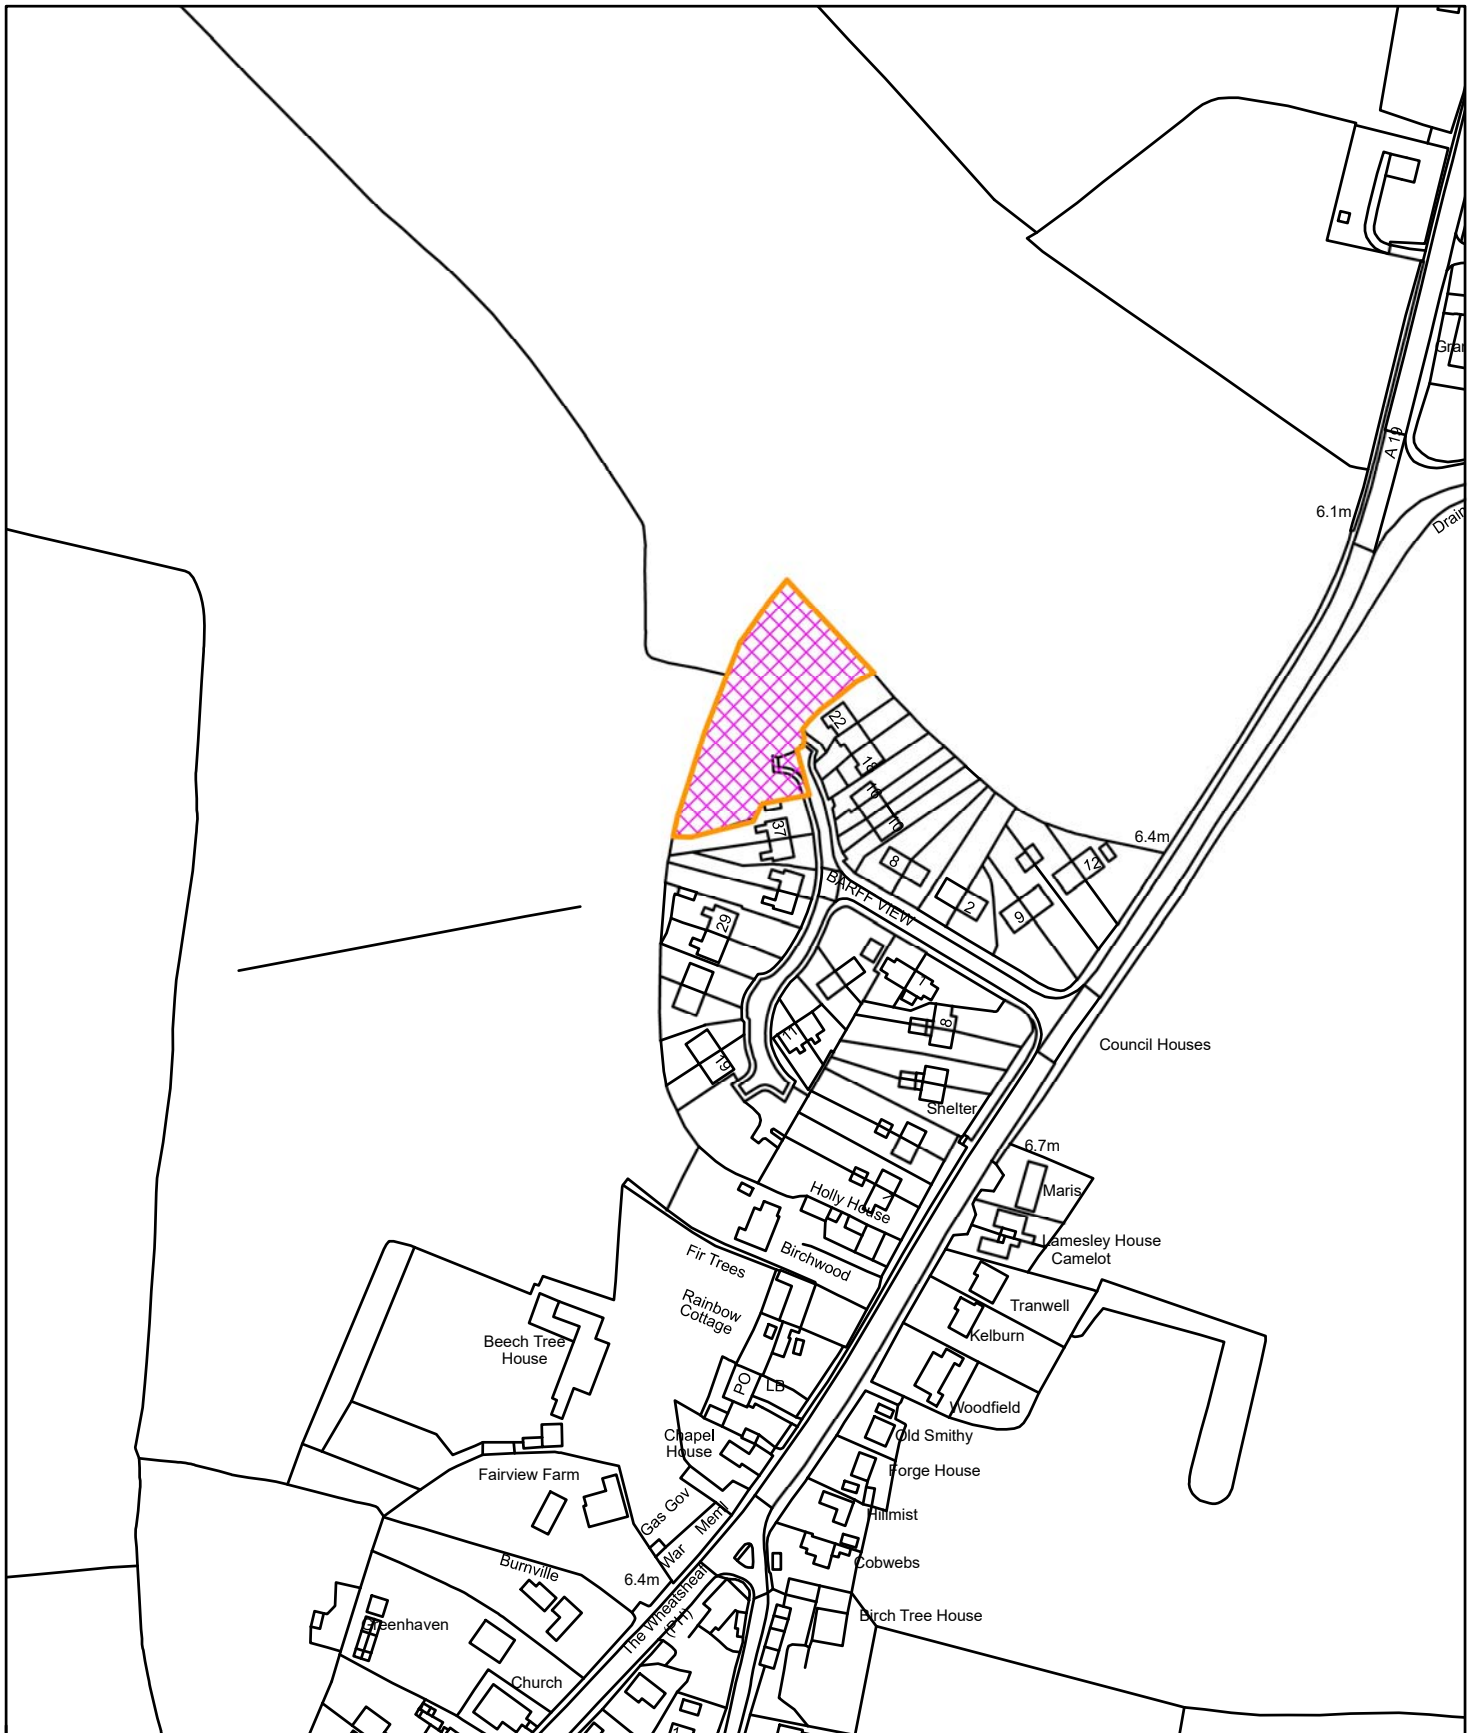

2020/0014/FULM
Land off Barff View, Burn

Reproduced from the Ordnance Survey mapping with the permission of Her Majesty's Stationary Office. Unauthorised reproduction infringes Crown Copyright and may lead to prosecution or civil proceedings © Crown Copyright
Selby District Council Licence No. 100018656
This copy has been produced specifically for Planning and Building Control purposes only.
No further copies may be made.

N

1:2,500